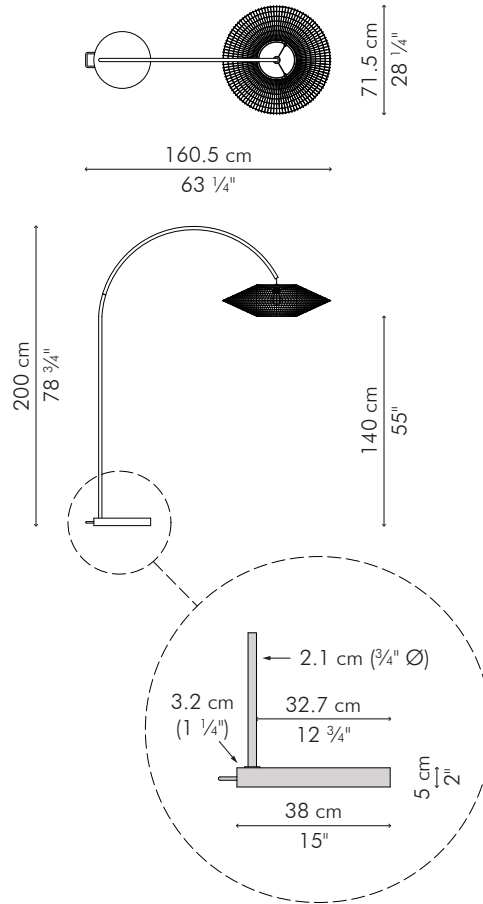

KAI

KENETHCOBONPUE

ARC LAMP

Buri (palm leaf spines), powder coated steel,
handmade paper, Mylar

ARC LAMP, small

SHADE

1 kg / 2 lbs

5 kg / 11 lbs

0.128 m³

1 x 100 watts

BASE

19 kg / 42 lbs

25.5 kg / 56 lbs

0.47 m³

Portable pre-wired lamp

E26 / E27

110V 60Hz / 230V 50Hz

INDOOR Buri (palm leaf spines), powder coated steel, handmade paper, Mylar

Brown

LAKI-B-2878

ARC LAMP, large

SHADE

BASE

-  1.5 kg / 3 lbs
-  6 kg / 13 lbs
-  0.218 m³

- 28 kg / 62 lbs
- 35 kg / 77 lbs
- 0.55 m³

1 x 100 watts

Portable pre-wired lamp
E26 / E27
110V 60Hz / 230V 50Hz

INDOOR Buri (palm leaf spines), powder coated steel, handmade paper, Mylar

Brown

LAKI-B-3398