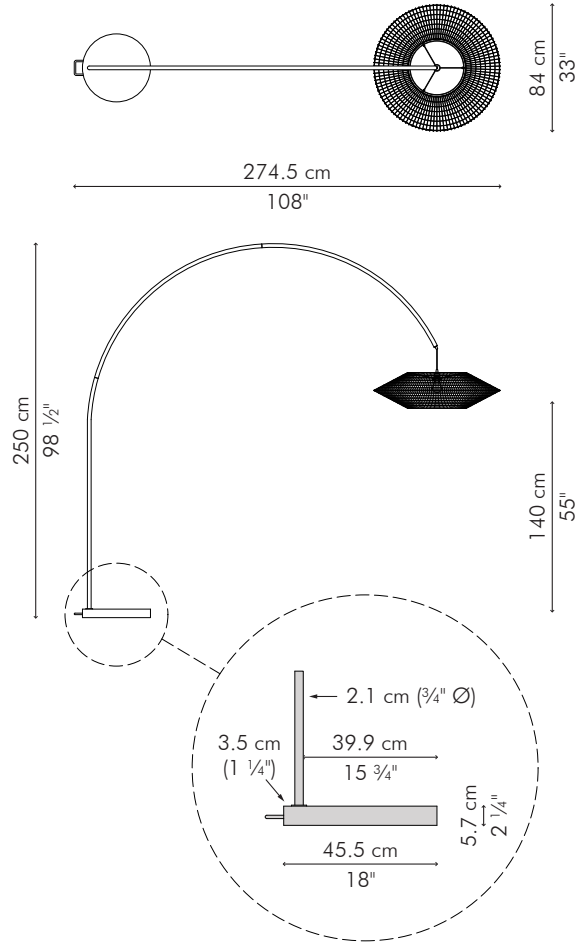

0.128 m³

1 x 100 watts

BASE

19 kg / 42 lbs

25.5 kg / 56 lbs

0.47 m³

Portable pre-wired lamp

E26 / E27

110V 60Hz / 230V 50Hz

INDOOR Buri (palm leaf spines), powder coated steel, handmade paper, Mylar

Brown

LAKI-B-2878

ARC LAMP, large

SHADE

BASE

-  1.5 kg / 3 lbs
-  6 kg / 13 lbs
-  0.218 m³

- 28 kg / 62 lbs
- 35 kg / 77 lbs
- 0.55 m³

1 x 100 watts

Portable pre-wired lamp
E26 / E27
110V 60Hz / 230V 50Hz

INDOOR Buri (palm leaf spines), powder coated steel, handmade paper, Mylar

Brown

LAKI-B-3398