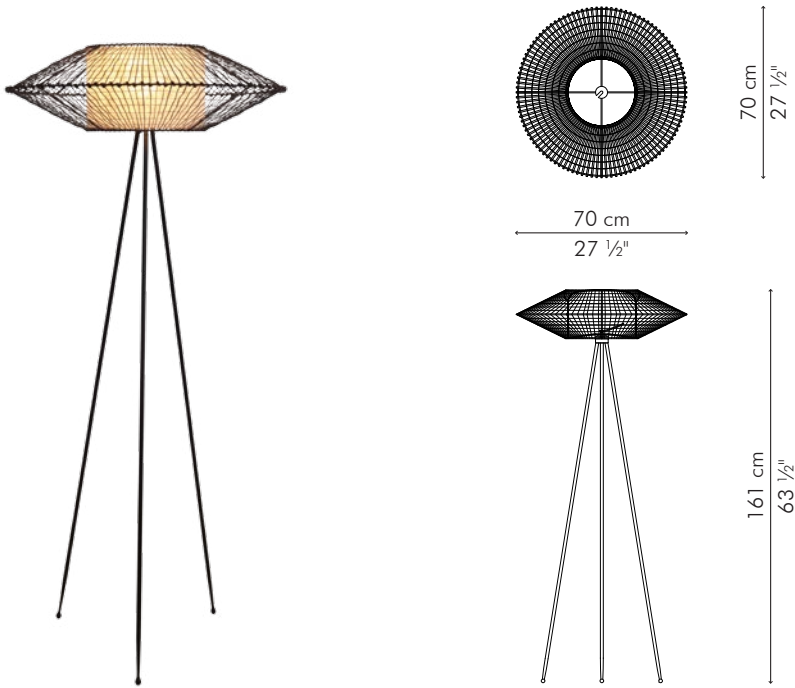

TRIPOD, medium

 1.95 kg / 4 lbs

 3.90 kg / 9 lbs

 0.096 m<sup>3</sup>

1 x 75 watts

Portable pre-wired lamp  
E26 / E27  
100 V 60 Hz / 230 V 50 Hz

**INDOOR** buri (palm leaf spines), powder coated metal frame, handmade paper laminated mylar diffuser

Brown

LKIT-B-2353

TRIPOD, large

 2.50 kg / 6 lbs

 5 kg / 11 lbs

 0.128 m³

1 x 100 watts

Portable pre-wired lamp  
E26 / E27  
100 V 60 Hz / 230 V 50 Hz