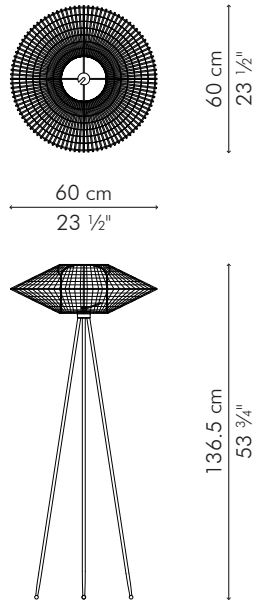

TRIPOD, medium

 1.95 kg / 4 lbs

 3.90 kg / 9 lbs

 0.096 m<sup>3</sup>

1 x 75 watts

Portable pre-wired lamp  
E26 / E27  
100 V 60 Hz / 230 V 50 Hz

**INDOOR** buri (palm leaf spines), powder coated metal frame, handmade paper laminated mylar diffuser

Brown

LKIT-B-2353

TRIPOD, large

 2.50 kg / 6 lbs

 5 kg / 11 lbs

 0.128 m³

1 x 100 watts

Portable pre-wired lamp  
E26 / E27  
100 V 60 Hz / 230 V 50 Hz