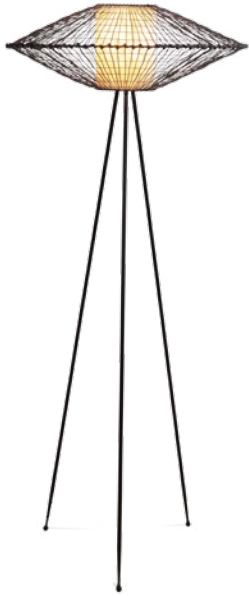

TRIPOD, medium

 1.95 kg / 4 lbs

 3.90 kg / 9 lbs

 0.096 m<sup>3</sup>

1 x 75 watts

Portable pre-wired lamp  
E26 / E27  
100 V 60 Hz / 230 V 50 Hz

**INDOOR** buri (palm leaf spines), powder coated metal frame, handmade paper laminated mylar diffuser

Brown

LKIT-B-2353

TRIPOD, large

 2.50 kg / 6 lbs

 5 kg / 11 lbs

 0.128 m³

1 x 100 watts

Portable pre-wired lamp  
E26 / E27  
100 V 60 Hz / 230 V 50 Hz

**INDOOR** buri (palm leaf spines), powder coated metal frame, handmade paper laminated mylar diffuser

Brown

LKIT-B-2763