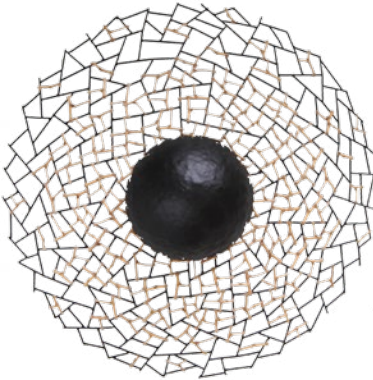

KRIS KROS

KENETH COBONPUE

WALL LAMP

bamboo twigs, powder coated steel

WALL LAMP

SMALL

 2.25 kg / 5 lbs

 4.50 kg / 10 lbs

 0.121 m³

1 x 40 watts

code: LWKK-BL-2323

Surface mounted pre-wired lamp
E26 / E27
110V - 230V

INDOOR bamboo twigs, powder coated steel

Black

MEDIUM

3.20 kg / 7 lbs