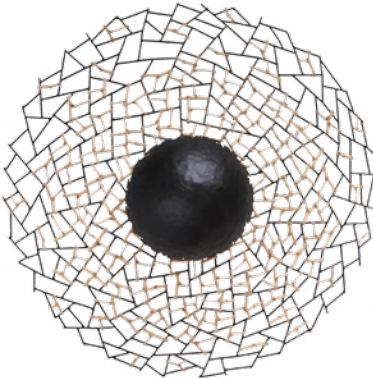

WALL LAMP

LARGE

4.75 kg / 10 lbs

8.20 kg / 18 lbs

0.343 m³

1 x 100 watts

code: LWKK-BL-3939

Surface mounted pre-wired lamp
E26 / E27
110V - 230V

INDOOR bamboo twigs, powder coated steel

Black | Orange | Yellow

EXTRA LARGE

5.25 kg / 12 lbs

9.50 kg / 21 lbs

0.503 m³

1 x 100 watts

LWKK-BL-4747