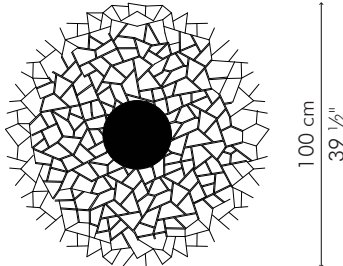

6.50 kg / 14 lbs

0.216 m³

1 x 75 watts

code: LWKK-BL-3131

WALL LAMP

LARGE

 4.75 kg / 10 lbs

 8.20 kg / 18 lbs

 0.343 m³

1 x 100 watts

code: LWKK-BL-3939

Surface mounted pre-wired lamp
E26 / E27
110V - 230V

INDOOR bamboo twigs, powder coated steel

Black | Orange | Yellow

EXTRA LARGE

5.25 kg / 12 lbs