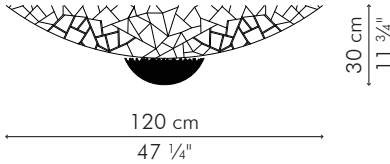

 0.343 m³

1 x 100 watts

code: LWKK-BL-3939

Surface mounted pre-wired lamp
E26 / E27
110V - 230V

INDOOR bamboo twigs, powder coated steel

Black | Orange | Yellow

EXTRA LARGE

5.25 kg / 12 lbs