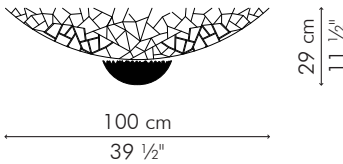

LARGE

4.75 kg / 10 lbs

8.20 kg / 18 lbs

0.343 m³

1 x 100 watts

code: LWKK-BL-3939

Surface mounted pre-wired lamp
E26 / E27
110V - 230V

INDOOR bamboo twigs, powder coated steel

Black | Orange | Yellow