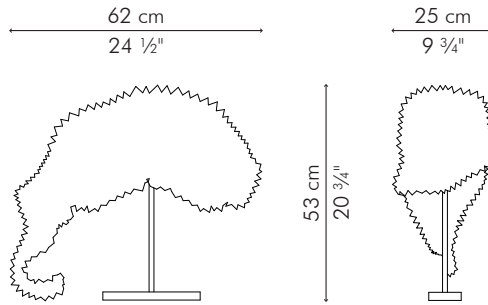

DRAGON'S TAIL

TABLE LAMP

 1.5 kg / 3 lbs

 4 kg / 9 lbs

 0.153 m³

2 x 40 watts

Portable pre-wired lamp

E26 / E27

110V 60Hz / 230V 50Hz

INDOOR specialty paper, steel

Cream

LTDT-C-0920