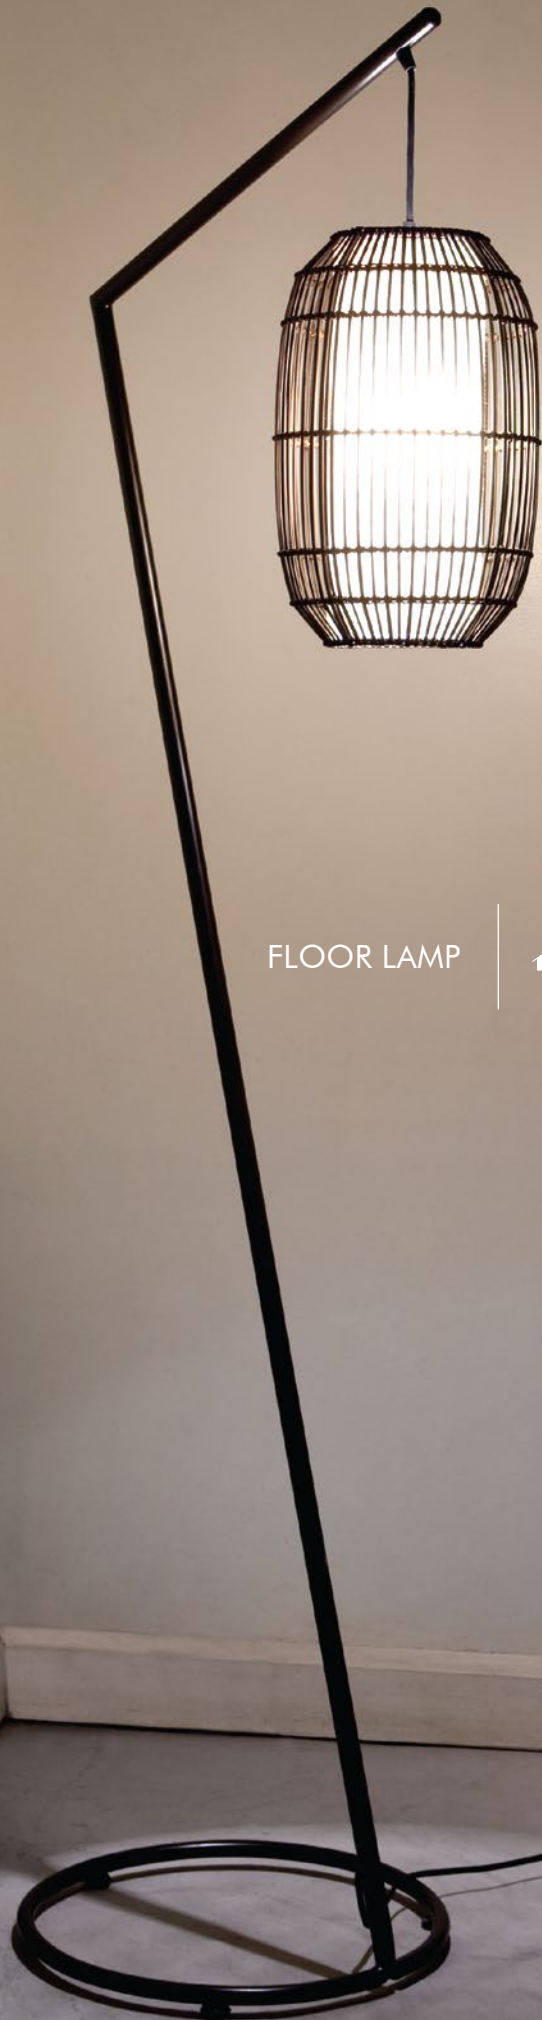

KAI Z
KENETH COBONPUE

FLOOR LAMP

buri (palm leaf spines),
powder coated metal frame,
handmade paper laminated mylar diffuser

FLOOR LAMP

 4.80 kg / 11 lbs

 9.60 kg / 21 lbs

 0.41 m³

1 x 100 watts

Portable pre-wired lamp

E26 / E27

100 V 60 Hz / 230 V 50 Hz

INDOOR buri (palm leaf spines), powder coated metal frame, handmade paper laminated mylar diffuser

Brown

LKIZ-B-1672