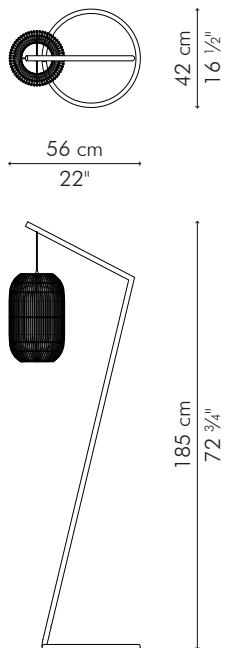

KAI Z
KENETH COBONPUE

FLOOR LAMP

buri (palm leaf spines),
powder coated metal frame,
handmade paper laminated mylar diffuser

FLOOR LAMP

 4.80 kg / 11 lbs

 9.60 kg / 21 lbs

 0.41 m³

1 x 100 watts