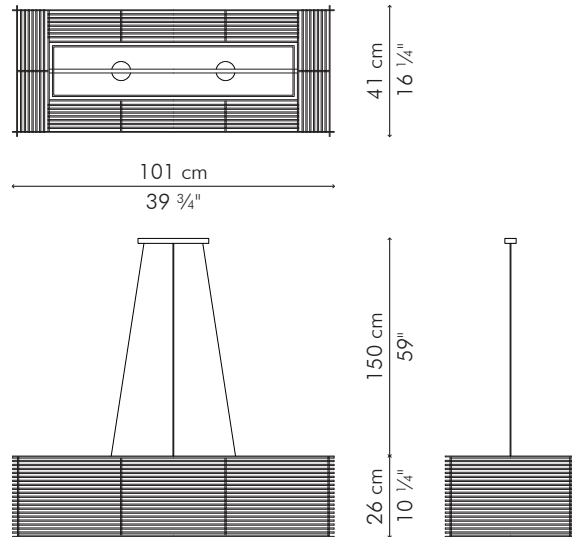

HANGING LAMP, rectangular

INDOOR

 5 kg / 11 lbs

 8 kg / 18 lbs

 0.321 m³

3 x 60 watts

Surface mounted pre-wired lamp
E26 / E27
110V 60Hz / 230V 50Hz

INDOOR Buri (palm leaf spines), powder coated steel, handmade paper, Mylar

Brown

LKI-B-4715

HANGING LAMP, rectangular slim

INDOOR

 3.25 kg / 7 lbs

 5.60 kg / 12 lbs

 0.165 m³

2 x 60 watts