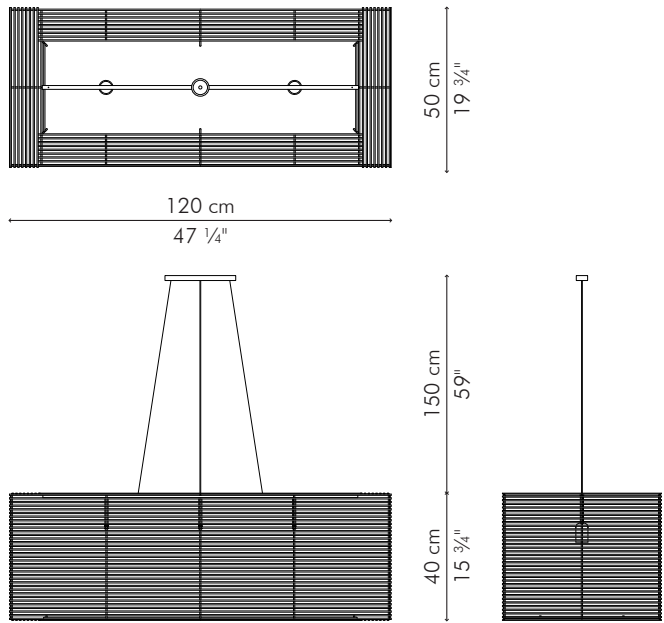

HANGING LAMP, rectangular

INDOOR

 5 kg / 11 lbs

 8 kg / 18 lbs

 0.321 m³

3 x 60 watts

Surface mounted pre-wired lamp
E26 / E27
110V 60Hz / 230V 50Hz

INDOOR Buri (palm leaf spines), powder coated steel, handmade paper, Mylar

Brown

LKI-B-4715

HANGING LAMP, rectangular slim

INDOOR

 3.25 kg / 7 lbs

 5.60 kg / 12 lbs

 0.165 m³

2 x 60 watts