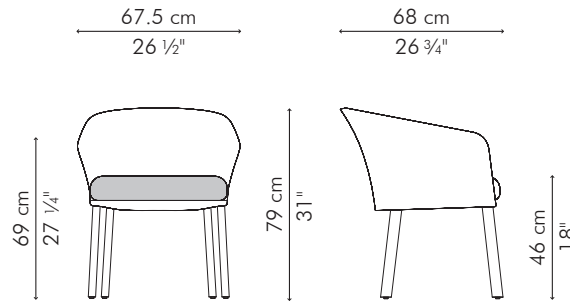

PARCHMENT

KENETHCOBONPUE

ARMCHAIR

🏠 maple, steel

PARCHMENT

ARMCHAIR

INDOOR

 7.5 kg / 16.5 lbs

 10 kg / 22 lbs

 0.38 m³

INDOOR maple, steel

ACPC-B-2631C

 Sunbrella Canvas

ACPC-B-2631HB

 Heather Beige

ACPC-B-2631S