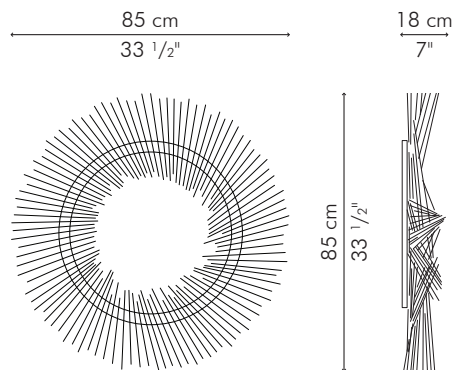

MIRROR, large

 7 kg / 15 lbs

 28 kg / 61 lbs

 0.489 m³

mirror glass
60 cm dia x 4 mm thickness
(23 1/2" x 1/6")

INDOOR rattan, powder-coated steel, mirror glass

Natural

FMTG-N-4343-M

MIRROR, small

 6.5 kg / 14 lbs

 22 kg / 48.5 lbs

 0.362 m³

mirror glass
50 cm dia x 4 mm thickness
(19 3/4" x 1/6")

INDOOR rattan, powder-coated steel, mirror glass

Natural

FMTG-N-3333-M