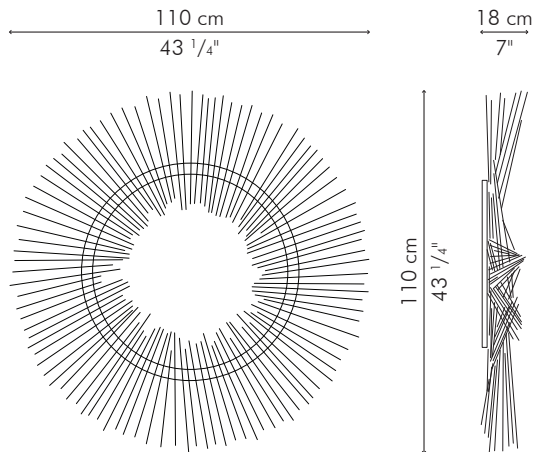

MIRROR, large

 7 kg / 15 lbs

 28 kg / 61 lbs

 0.489 m³

mirror glass
60 cm dia x 4 mm thickness
(23 1/2" x 1/6")

INDOOR rattan, powder-coated steel, mirror glass

Natural

FMTG-N-4343-M

MIRROR, small

 6.5 kg / 14 lbs

 22 kg / 48.5 lbs

 0.362 m³

mirror glass
50 cm dia x 4 mm thickness
(19 3/4" x 1/6")

INDOOR rattan, powder-coated steel, mirror glass

Natural

FMTG-N-3333-M