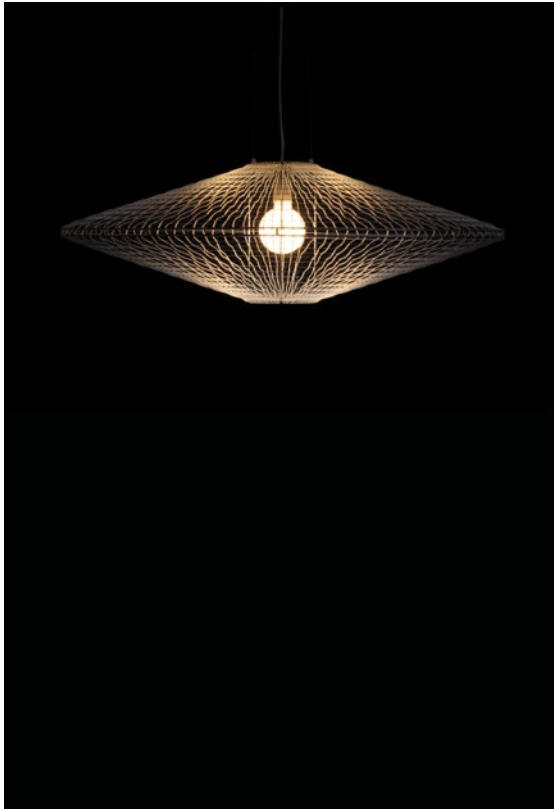

HALO

KENETHCOBONPUE

DISC LAMP
DISC TRIPOD LAMP

nylon, powder coated steel

nylon, powder coated steel, handmade paper, Mylar

DISC LAMP

90 cm
35 1/2"

90 cm
35 1/2"

 2 kg / 4 lbs

 7 kg / 15 lbs

 0.309 m³

1 x 100 watts

Surface mounted pre-wired lamp
E26 / E27

110V 60Hz / 230V 50Hz

150 cm
59"
30 cm
11 3/4"

INDOOR nylon, powder coated steel

LHO-W-3511HD

White

DISC TRIPOD LAMP

 2.50 kg / 6 lbs

 7.50 kg / 17 lbs

 0.137 m³

1 x 100 watts

Portable pre-wired lamp
E26 / E27
110V 60Hz / 230V 50Hz