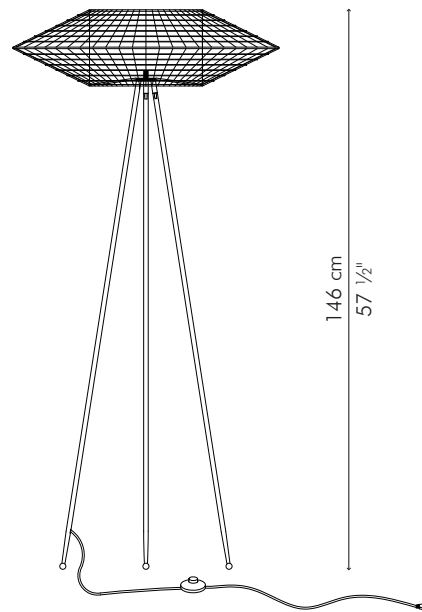

HALO

KENETHCOBONPUE

DISC LAMP
DISC TRIPOD LAMP

nylon, powder coated steel

nylon, powder coated steel, handmade paper, Mylar

DISC LAMP

90 cm
35 1/2"

90 cm
35 1/2"

 2 kg / 4 lbs

 7 kg / 15 lbs

 0.309 m³

1 x 100 watts

Surface mounted pre-wired lamp
E26 / E27

110V 60Hz / 230V 50Hz

150 cm
59"
30 cm
11 3/4"

INDOOR nylon, powder coated steel

LHO-W-3511HD

White

DISC TRIPOD LAMP

 2.50 kg / 6 lbs

 7.50 kg / 17 lbs

 0.137 m³

1 x 100 watts

Portable pre-wired lamp
E26 / E27
110V 60Hz / 230V 50Hz