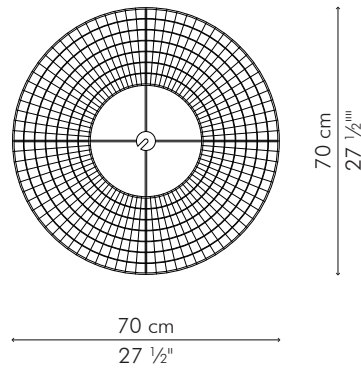

HALO

KENETHCOBONPUE

DISC LAMP
DISC TRIPOD LAMP

nylon, powder coated steel

nylon, powder coated steel, handmade paper, Mylar

DISC LAMP

90 cm
35 1/2"

90 cm
35 1/2"

 2 kg / 4 lbs

 7 kg / 15 lbs

 0.309 m³

1 x 100 watts

Surface mounted pre-wired lamp
E26 / E27

110V 60Hz / 230V 50Hz

150 cm
59"
30 cm
11 3/4"

INDOOR nylon, powder coated steel

LHO-W-3511HD

White

DISC TRIPOD LAMP

 2.50 kg / 6 lbs

 7.50 kg / 17 lbs

 0.137 m³

1 x 100 watts

Portable pre-wired lamp
E26 / E27
110V 60Hz / 230V 50Hz