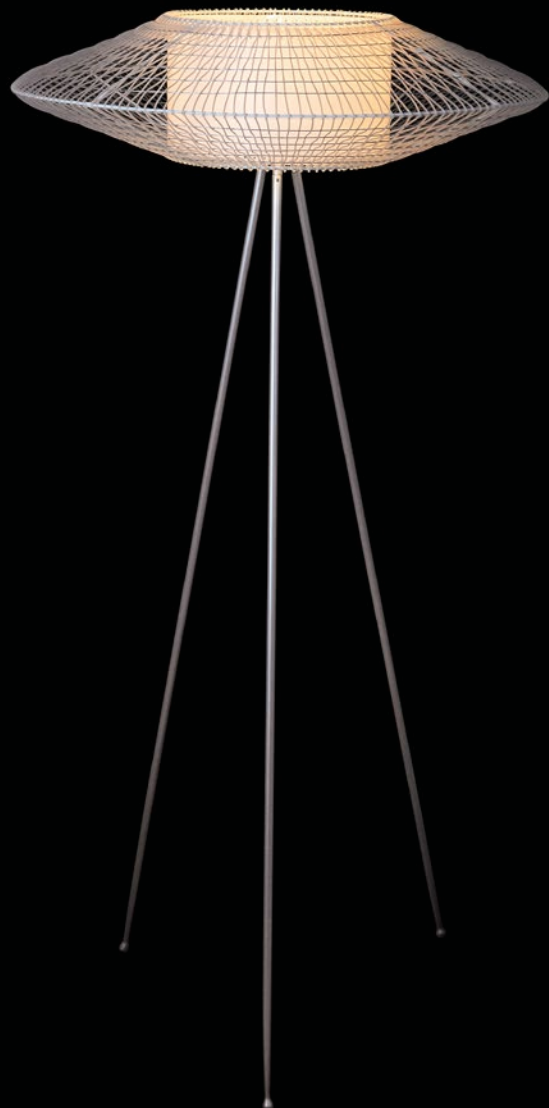

HALO

KENETHCOBONPUE

DISC LAMP
DISC TRIPOD LAMP

nylon, powder coated steel

nylon, powder coated steel, handmade paper, Mylar

DISC LAMP

90 cm
35 1/2"

90 cm
35 1/2"

 2 kg / 4 lbs

 7 kg / 15 lbs

 0.309 m³

1 x 100 watts

Surface mounted pre-wired lamp
E26 / E27

110V 60Hz / 230V 50Hz

150 cm
59"
30 cm
11 3/4"

INDOOR nylon, powder coated steel

LHO-W-3511HD

White

DISC TRIPOD LAMP

 2.50 kg / 6 lbs

 7.50 kg / 17 lbs

 0.137 m³

1 x 100 watts

Portable pre-wired lamp
E26 / E27
110V 60Hz / 230V 50Hz

INDOOR nylon, powder coated steel, handmade paper, Mylar

LHOT-W-2757

White