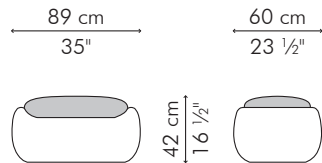

OTTOMAN

INDOOR

11 kg / 24 lbs

13.5 kg / 30 lbs

0.25 m³

0.95 m / 1.05 yds

OUTDOOR

13.5 kg / 30 lbs

16 kg / 35 lbs

0.24 m³

INDOOR abaca, rattan, nylon, steel

OTBA-B-3516-UF

Linen Olive Sheen

OTBA-N-3516-UF

Naranja Brown

OUTDOOR polyethylene, nylon, steel

OTBA-B-3516OD-UF

Sunbrella Taupe

OTBA-N-3516OD-UF1

Sunbrella Tuscan

OTBA-N-3516OD-UF2

Spectrum Mushroom