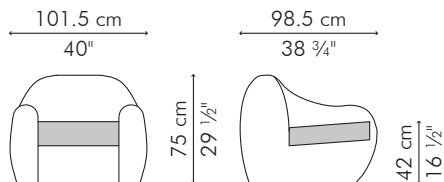

### INDOOR

17 kg / 38 lbs

22.5 kg / 50 lbs

0.91 m<sup>3</sup>

SEAT 1.65 m / 1.80 yds

PILLOW 1 pc 33 x 49 cm / 13" x 19"