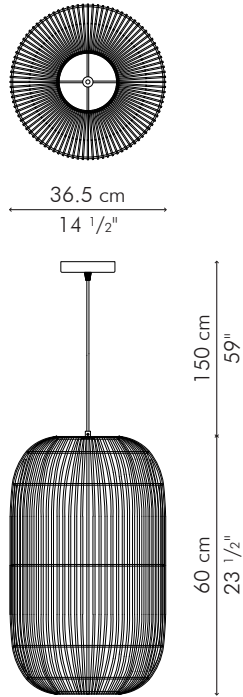

KAI

KENETHCOBONPUE

LANTERN

Buri (palm leaf spines), powder coated steel,
handmade paper, Mylar

LANTERN, small

24 cm
9 1/2"

150 cm
59"
38 cm
15"

 0.85 kg / 2 lbs

 1.50 kg / 3 lbs

 0.032 m³

1 x 100 watts

Portable pre-wired lamp
E26 / E27
110V 60Hz / 230V 50Hz

INDOOR Buri (palm leaf spines), powder coated steel, handmade paper, Mylar

Brown

LNKI-B-0915

LANTERN, medium

 1.05 kg / 2 lbs

 2.35 kg / 5 lbs

 0.108 m³

1 x 100 watts

Portable pre-wired lamp

E26 / E27

110V 60Hz / 230V 50Hz

INDOOR Buri (palm leaf spines), powder coated steel, handmade paper, Mylar

Brown

LNKI-B-1423

LANTERN, large

47 cm
18 1/2"

150 cm
59"
80 cm
31 1/2"

 2.65 kg / 6 lbs

 4 kg / 9 lbs

 0.221 m³