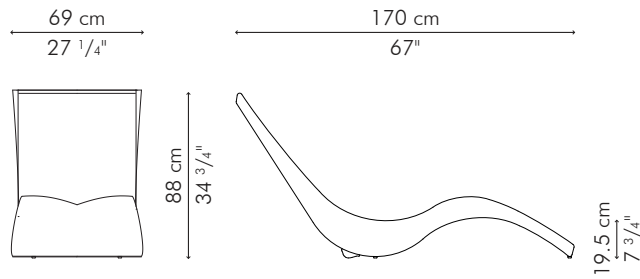

MERMAID

KENETHCOBONPUE

CHAISE LOUNGE
END TABLE

designed by
Peter Hertel & Sebastian Klarhoefer

☼ polyethylene, aluminum

CHAISE LOUNGE

OUTDOOR

-  8.5 kg / 19 lbs
-  32.5 kg / 72 lbs
-  1.22 m³
-  0.60 m / 0.65 yds
-  2

OUTDOOR

3.5 kg / 8 lbs

5.5 kg / 12 lbs

0.08 m³

OUTDOOR polyethylene, aluminum

Bronze	TEMM-BZ-1415OD
Silver	TEMM-S-1415OD
White	TEMM-W-1415OD