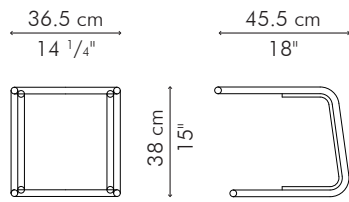

OUTDOOR

3.5 kg / 8 lbs

5.5 kg / 12 lbs

0.08 m³

OUTDOOR polyethylene, aluminum

Bronze	TEMM-BZ-1415OD
Silver	TEMM-S-1415OD
White	TEMM-W-1415OD