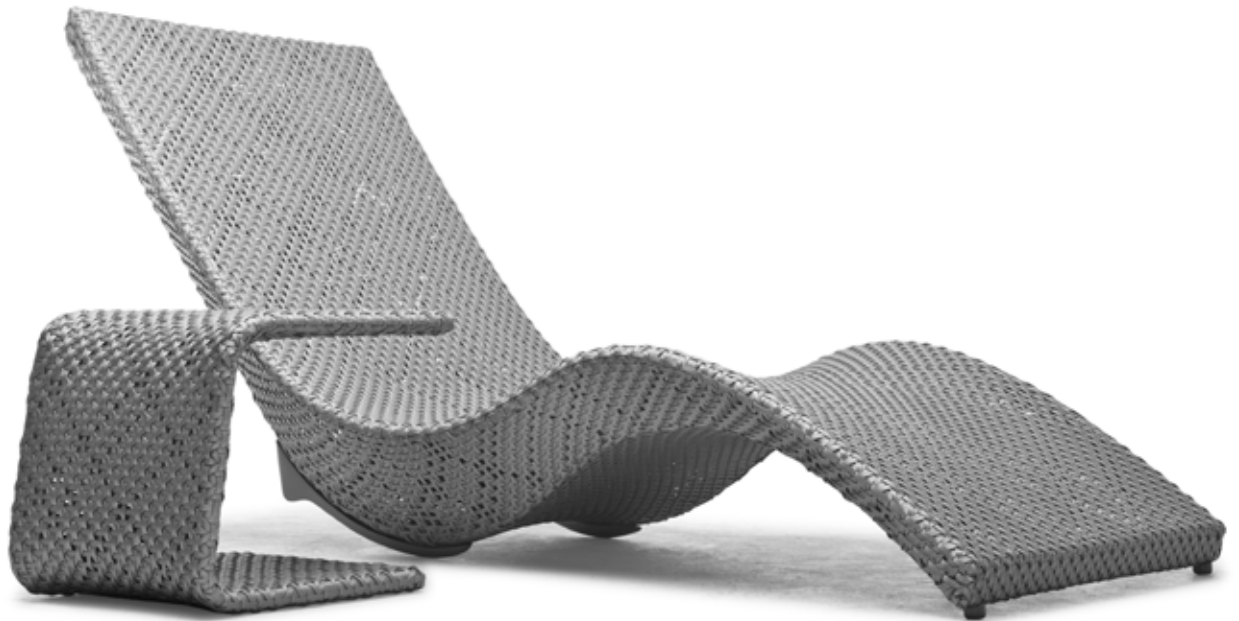

MERMAID

KENETHCOBONPUE

CHAISE LOUNGE
END TABLE

designed by
Peter Hertel & Sebastian Klarhoefer

☼ polyethylene, aluminum

CHAISE LOUNGE

OUTDOOR

-  8.5 kg / 19 lbs
-  32.5 kg / 72 lbs
-  1.22 m³
-  0.60 m / 0.65 yds
-  2

OUTDOOR polyethylene, aluminum

CLMM-BZ-2722OD-UF

 Sunbrella Taupe

CLMM-S-2722OD-UF

 Sunbrella Glacier

CLMM-W-2722OD-UF

 Spectrum Dove

END TABLE

OUTDOOR

3.5 kg / 8 lbs

5.5 kg / 12 lbs

0.08 m³

OUTDOOR polyethylene, aluminum

Bronze	TEMM-BZ-1415OD
Silver	TEMM-S-1415OD
White	TEMM-W-1415OD