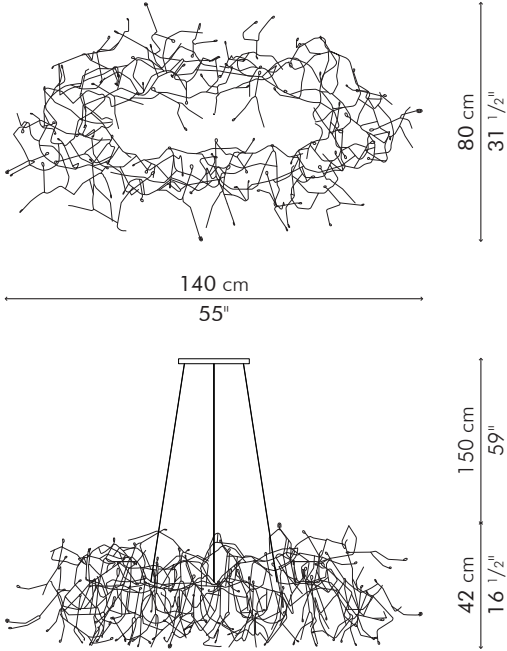

HANGING LAMP, round large

INDOOR

6.5 kg / 14 lbs

17.5 kg / 39 lbs

1.82 m³

Surface mounted pre-wired lamp
E26 / E27
110V - 230V

INDOOR Salago fiber, powder coated steel

LLP-S-4747

10 kg / 22 lbs

0.83 m³

Surface mounted pre-wired lamp
E26 / E27
110V - 230V

INDOOR Salago fiber, powder coated steel

LLP-S-3535

Silver with red accent

LLP-BL-3535

Black with silver accent

LLP-BZ-3535

Bronze with black accent

LITTLE PEOPLE

HANGING LAMP, rectangular

INDOOR

 3 kg / 7 lbs

 16 kg / 35 lbs

 0.61 m³