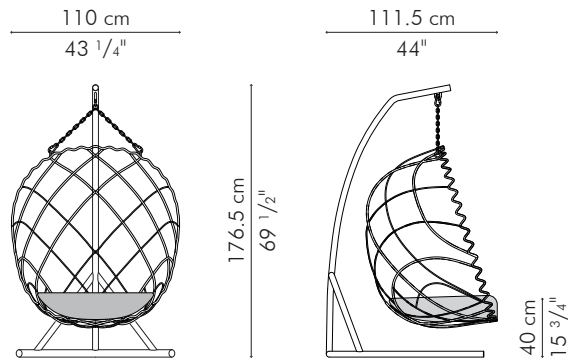

DRAGNET

HANGING LOUNGE CHAIR