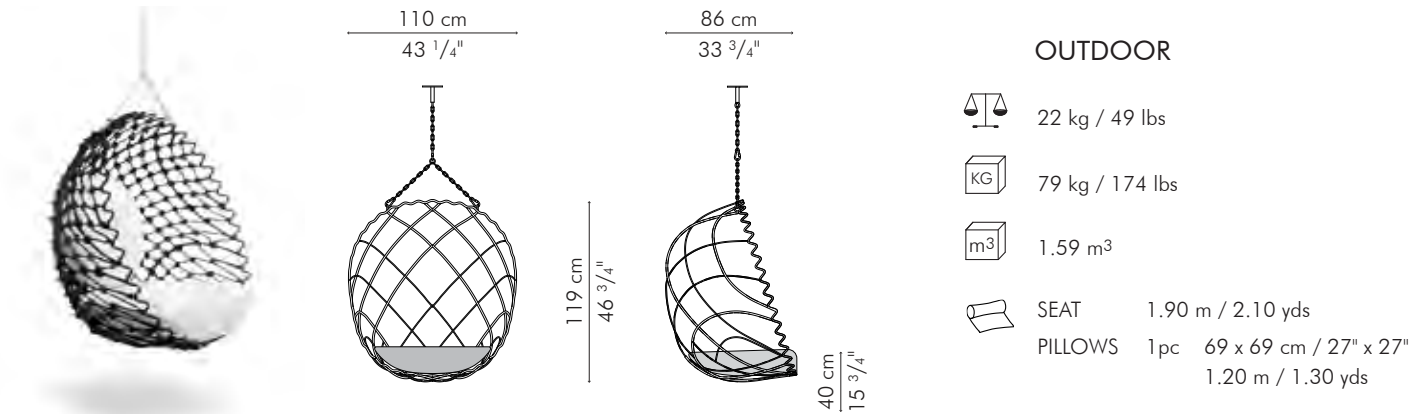

DRAGNET

KENETHCOBONPUE

SWING
HANGING LOUNGE CHAIR

🏠 polycotton, steel, stainless steel

⚙️ acrylic fabric, steel, stainless steel

DRAGNET

SWING

OUTDOOR

| | |
|---|---|
|  | 22 kg / 49 lbs |
|  | 79 kg / 174 lbs |
|  | 1.59 m ³ |
|  | SEAT 1.90 m / 2.10 yds |
|  | PILLOWS 1pc 69 x 69 cm / 27" x 27" 1.20 m / 1.30 yds |

INDOOR polycotton, steel, stainless steel

| | |
|---|---|
|  | 50.5 kg / 111 lbs |
|  | 91.5 kg / 202 lbs |
|  | 2.36 m ³ |
|  | SEAT 1.90 m / 2.10 yds |
|  | PILLOWS 1pc 69 x 69 cm / 27" x 27" 1.20 m / 1.30 yds |

INDOOR polycotton, steel, stainless steel